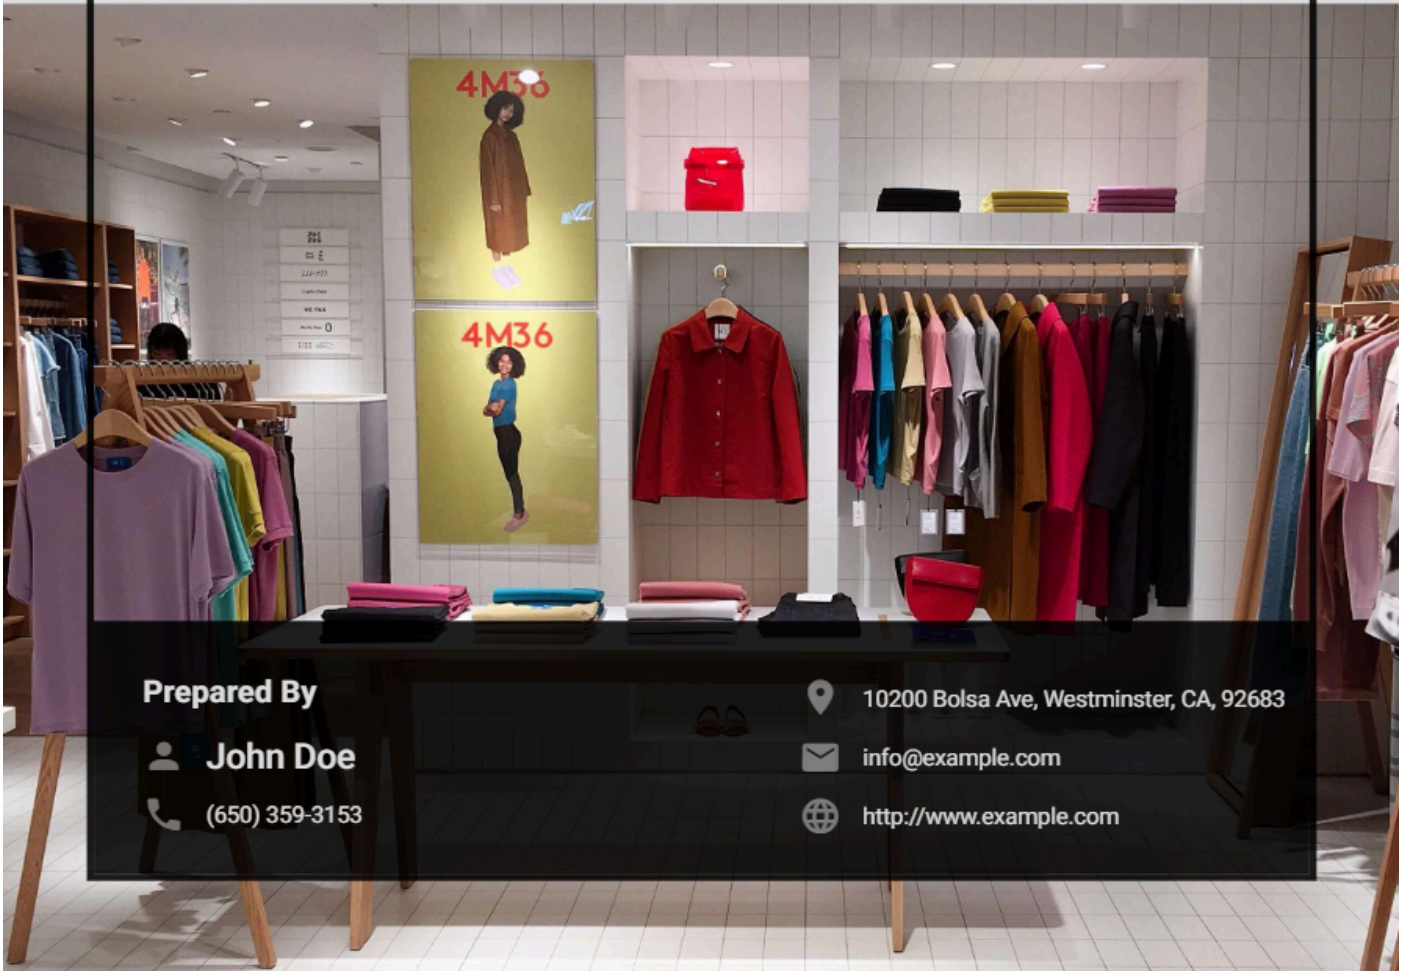

 <http://www.example.com>

Blozom Boutique

BUSINESS PLAN

A classic never goes out of style

Prepared By

 **John Doe**

 (650) 359-3153

 10200 Bolsa Ave, Westminster, CA, 92683